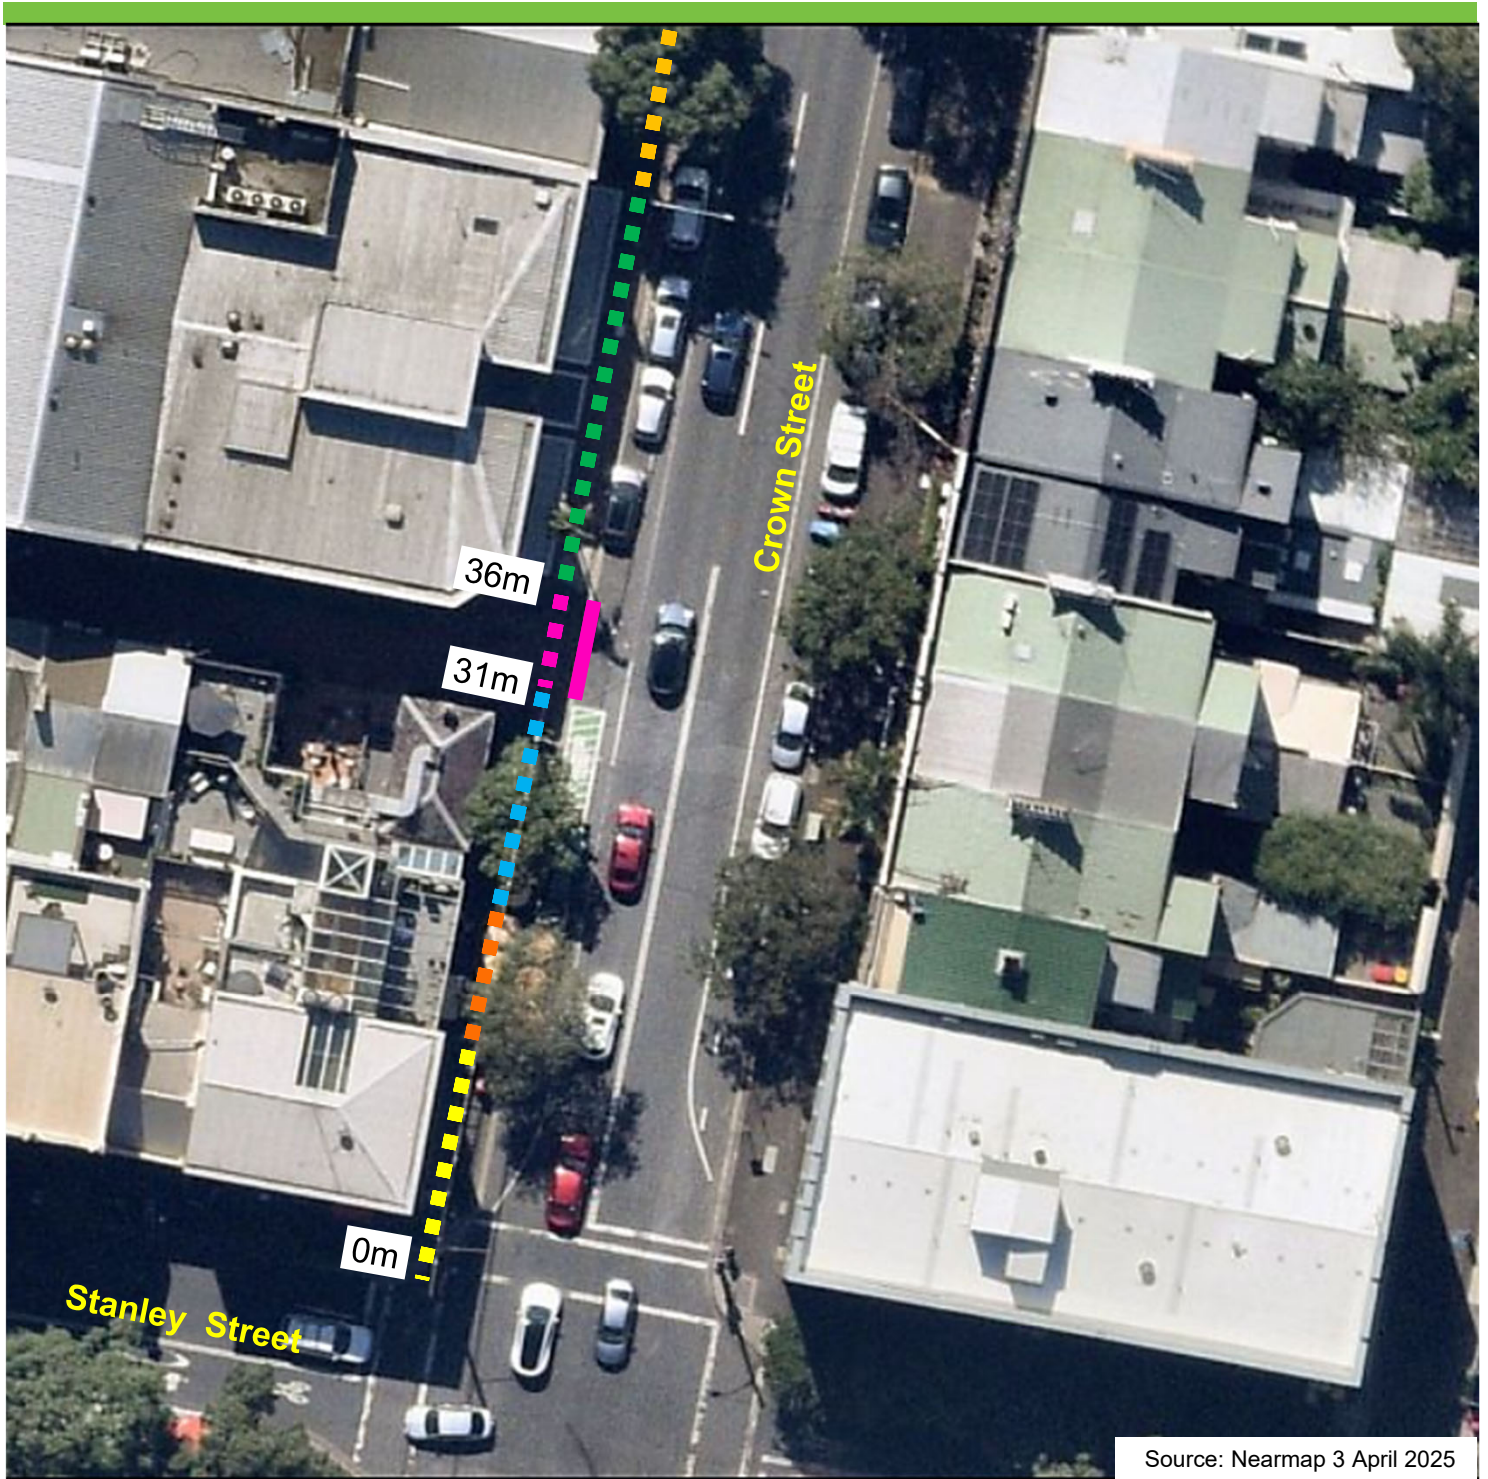

## Crown Street, Darlinghurst Proposed parking changes

Source: Nearmap 3 April 2025

### Existing

 No Stopping  
Authorised Aust. Post Vehicles  
Excepted

 P5 Minute 8am-6pm Mon-Fri  
2P Ticket

 6pm-10pm Mon-Fri  
8am-10pm Sat-Sun & Public  
Holidays  
Permit Holders Excepted  
Area 21

 8am-6pm Sat-Sun & Public  
Holidays  
Permit Holders Excepted Area 21  
Taxi Zone 6pm-12.30am

 No Stopping  
(outdoor dining)

 No Parking  
Authorised Car Share Vehicles  
Excepted

 72  
2P Ticket  
8am-10pm  
Permit Holders Excepted  
Area 21